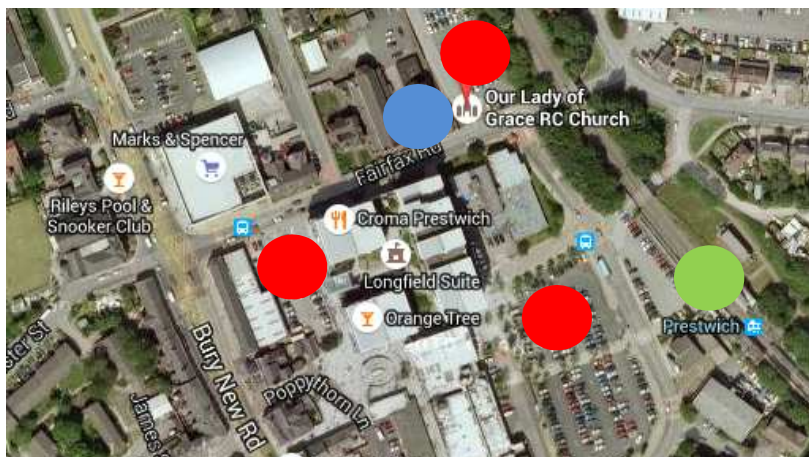

C/O Parish Hall of
Our Lady of Grace
RC Church
Fairfax Rd
Prestwich
Manchester
M25 1AS

Side entrance to ITALIAN KIDS

Our Lady of Grace

Parish Hall

Fairfax road car park

Fairfax road

- Parish Hall
- Car Parks
- Prestwich Metrolink Station